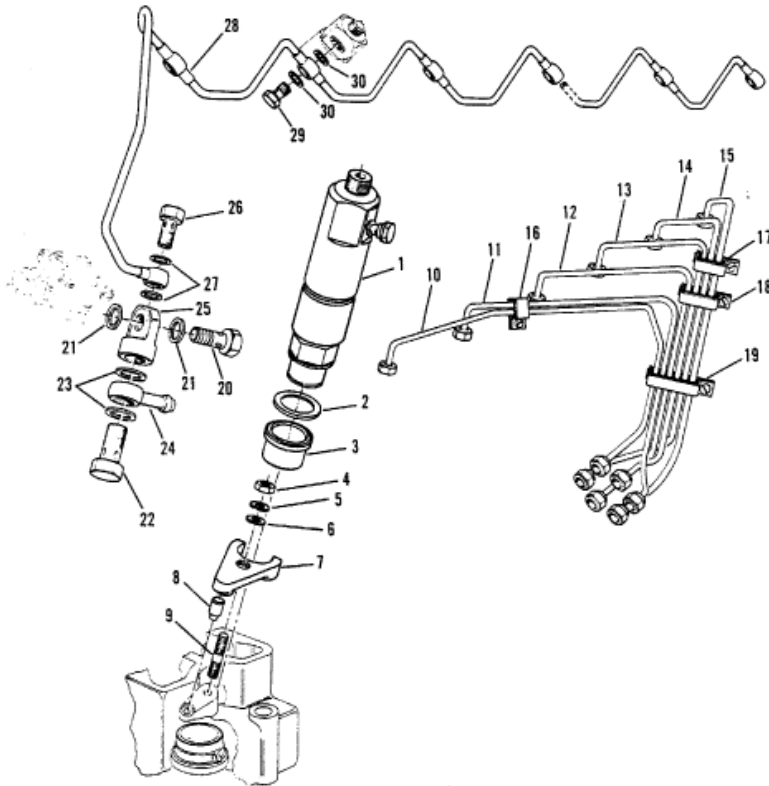

INJECTION NOZZLE/LINES

| Parts List | | | | | |
|------------|-------|-----------|----------------------------|-----|----------|
| Ref | Class | Part | Description | Qty | Footnote |
| 1 | | 816545 | INJECTION NOZZLE | 6 | |
| 2 | 12 | 801331234 | WASHER | 6 | 2,1 |
| 3 | 23 | 801331213 | SLEEVE | 6 | |
| 4 | 11 | 811400 | NUT | 6 | |
| 5 | 13 | 811384 | LOCKWASHER | 6 | |
| 6 | 12 | 811399 | WASHER | 6 | |
| 7 | | 801331236 | CLAMPING SHOE | 6 | |
| 8 | 23 | 801331235 | SPACER | 6 | |
| 9 | 16 | 801333875 | STUD | 6 | |
| 10 | 32 | 801331242 | PRESSURE PIPE (CYLINDER 1) | 1 | |
| 11 | 32 | 801331243 | PRESSURE PIPE (CYLINDER 2) | 1 | |
| 12 | 32 | 801331244 | PRESSURE PIPE (CYLINDER 3) | 1 | |
| 13 | 32 | 801331245 | PRESSURE PIPE (CYLINDER 4) | 1 | |
| 14 | 32 | 801331246 | PRESSURE PIPE (CYLINDER 5) | 1 | |
| 15 | 32 | 801331247 | PRESSURE PIPE (CYLINDER 6) | 1 | |
| 16 | 54 | 801331248 | CLAMP | 1 | |
| 17 | 54 | 801331249 | CLAMP | 1 | |
| 18 | 54 | 801331238 | CLAMP | 1 | |
| 19 | 54 | 801331239 | CLAMP | 1 | |
| 20 | 10 | 801761166 | VENT SCREW | 1 | |
| 21 | 12 | 811405 | SEALING WASHER | 2 | |
| 22 | 10 | 811410 | BANJO BOLT | 1 | |
| 23 | 12 | 811412 | WASHER | 2 | |
| 24 | | 801763843 | RING PIECE | 1 | |
| 25 | | 801761163 | RETURN CONNECTOR | 1 | |
| 26 | 10 | 801761165 | BANJO BOLT | 1 | |
| 27 | 25 | 809963042 | O-RING | 2 | 1 |
| 28 | 32 | 801331240 | RETURN PIPE | 1 | |
| 29 | 10 | 801331233 | BANJO BOLT | 6 | |
| 30 | 12 | 811411 | SEALING WASHER | 12 | 2,1 |
| 31 | 27 | 811490 | GASKET SET | | |
| 32 | 27 | 811522 | GASKET SET | | |